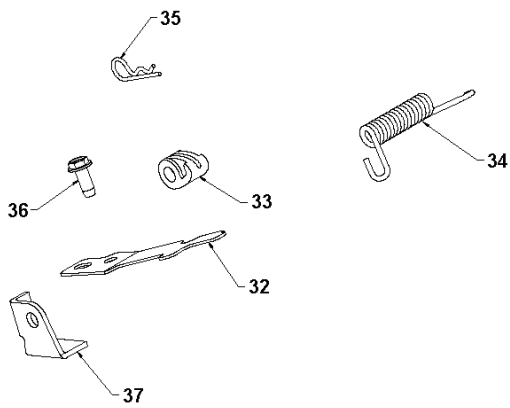

REF.	ART. NR	ARTIKELBESKRIVNING	ANMÄRKNING	KIT
1	584808701	STÅNG		1
2	584808801	STÅNG		1
3	532425598	STÅNG		1
4	532187784	STÅNG		1
5	532180447	HYLSA		1
6	580796201	FJÄDER		1
7	580802101	FJÄDER		1
8	872270505	BULT		1
9	532155377	MUTTER		1
10	532169675	TAPP		1
11	532421708	HANDTAG	LH	1
12	532421709	HANDTAG	RH	1
13	532429148	FÄSTE	LH	1
14	532429149	FÄSTE	RH	1
15	532414515	GREPP		1
16	874780512	SCREW		1
17	874780524	BULT		1
18	532751153	MUTTER		1
19	532155415	BRICKA		1
20	532178775	NIT		1
21	585238103	HANDTAG		1
22	532443617	STÖD		1
23	817000510	BULT		1
24	817000616	SCREW		1
25	817000612	SCREW		1
26	532421351	KONSOL		1
27	532417760	BRYTARE		1
28	532175262	SCREW		1
29	532184471	SCREW		1
30	581684201	LIGHT		1
31	580625601	SELE		1
32	532412675	FJÄDER		1
33	532445291	CAM LOCK		1
34	532443215	FJÄDER		1
35	532169675	TAPP		1
36	817060410	SCREW		1
37	532421814	FÄSTE		1