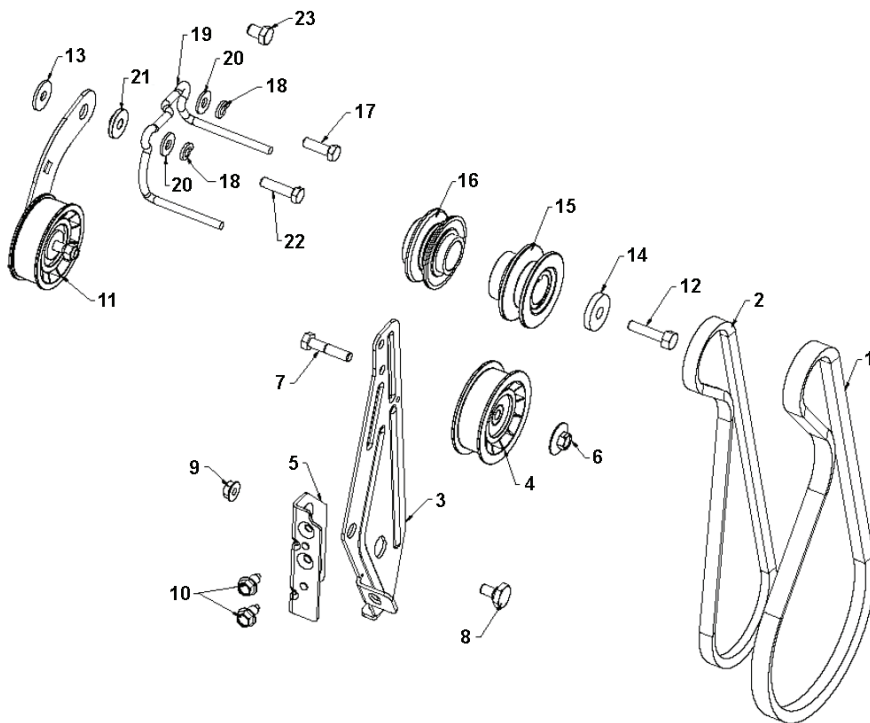

REF.	ART. NR	ARTIKELBESKRIVNING	ANMÄRKNING	KIT
1	532419888	REM		1
1	585742701	MOTOR	For 96193009401. 96193009402. 96193009403.LCT PW2HK181000781D	1
2	532413592	REM		1
3	584232402	ARM		1
4	532180523	REMSKIVA		1
5	585284901	FÄSTE		1
5	585742702	MOTOR	For 96191008500. 96191008501. 96191008502.LCT PW2HK181000781D	1
6	532426589	MUTTER		1
6	585742703	MOTOR	For 96193009404.LCT PW2HK181000178E	1
7	580426104	MOTOR	For 96191008503.LCT PW2HK181000178Y	1
7	874780524	BULT		1
8	532424297	BULT		1
9	532751153	MUTTER		1
10	817000510	BULT		1
11	585238401	ARM		1
12	532851084	SCREW	For 96191008500. 96193009401	1
12	532179617	SCREW	For all EXCEPT 96191008500. 96193009401	1
13	532059289	BRICKA		1
14	819132005	BRICKA		1
15	586050801	REMSKIVA		1
16	586051101	REMSKIVA		1
17	874610516	SCREW		1
18	810040500	BRICKA		1
19	585540501	STYRNING		1
20	532155415	BRICKA		1
21	587343701	BUSHING		1
22	874610520	SCREW		1
23	874760608	SCREW		1
24	586507803	RAM		1
25	532150406	BULT		1
26	532428867	BULT		1
27	532429269	MOTORPLATTA		1
28	532428685	REMKÅPA		1