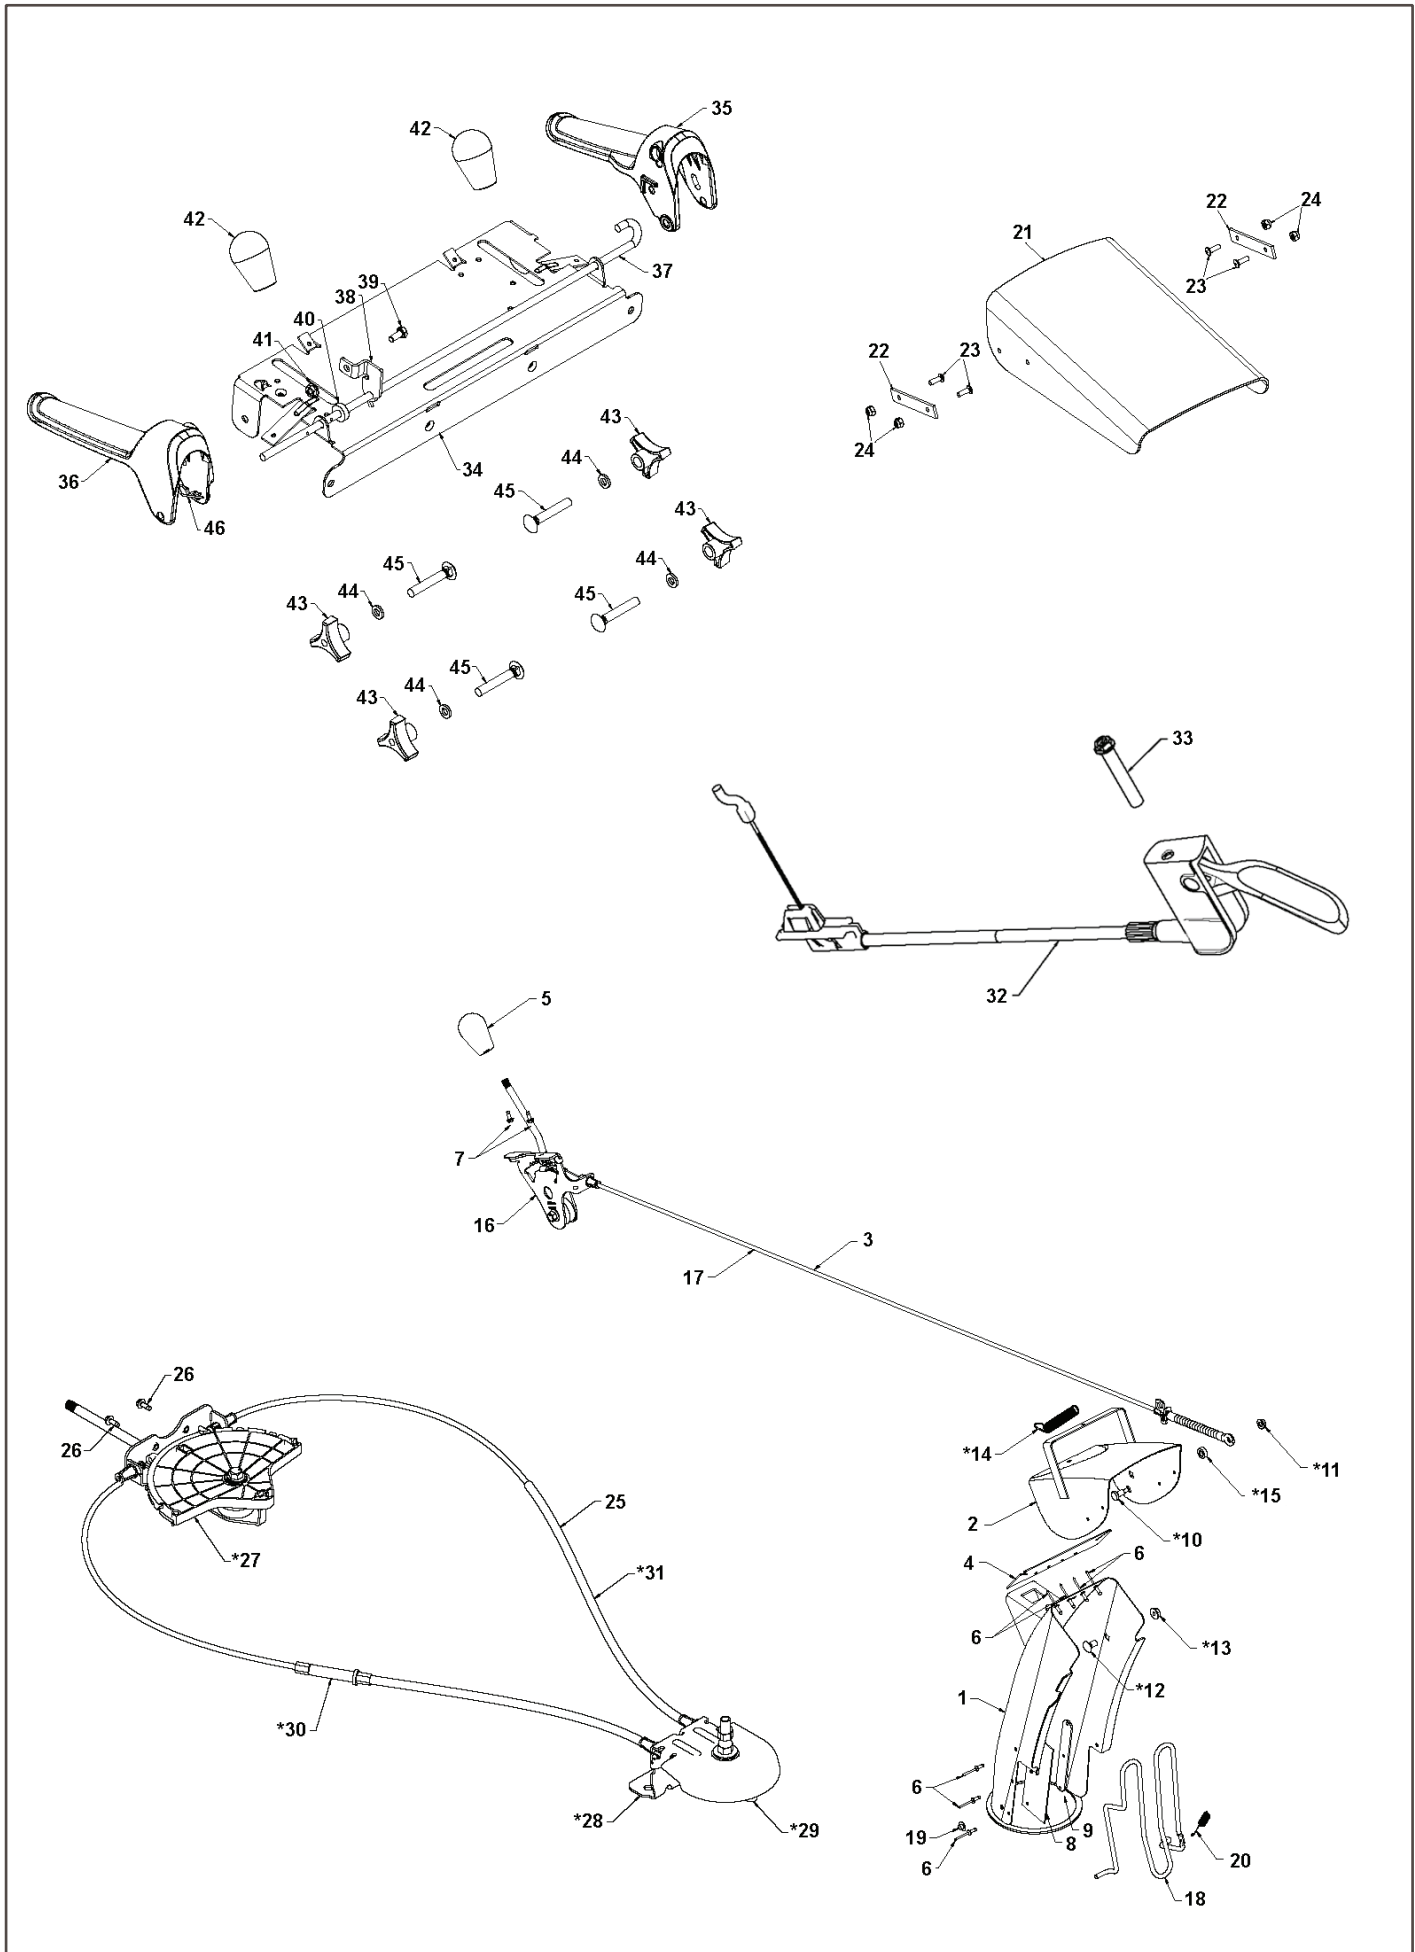

REF.	ART. NR	ARTIKELBESKRIVNING	ANMÄRKNING	KIT
1	532444041	UTKASTARRÖR KPL	For 96191008500. 96193009401	1
1	588077802	UTKASTARRÖR KPL	For 96191008501. 96191008502. 96191008503. INCLUDES KEY NUMBERS 1,2,4,6,8,9	1
2	532184113	DEFLEKTOR	For 96191008500. 96193009401	1
2	900000002	DUMMY PART	For 96191008501. 96191008502. 96191008503. SEAL	1
3	587030801	REGLAGE		1
4	900000002	DUMMY PART	For 96191008501. 96191008502. 96191008503. SEAL	1
4	532420325	SEAL	For 96191008500. 96193009401	1
5	580673201	KNOPP		1
6	900000002	DUMMY PART	For 96191008501. 96191008502. 96191008503. SEAL	1
6	532128415	NIT	For 96191008500. 96193009401	1
7	817541008	SCREW		1
8	900000002	DUMMY PART	For 96191008501. 96191008502. 96191008503. SEAL	1
8	532430324	SKÄRM	For 96191008500. 96193009401	1
9	900000002	DUMMY PART	For 96191008501. 96191008502. 96191008503. SEAL	1
9	532421728	FÄSTE	For 96191008500. 96193009401	1
10	501417301	BULT	For 96191008502. 96191008503. * ITEM PROVIDED IN THE BOP	1
10	532179829	BULT	For 96191008500. 96191008501. * ITEM PROVIDED IN THE BOP	1
11	532191730	MUTTER	For 96191008500. 96191008501. 96191008502. 96191008503. * ITEM PROVIDED IN THE BOP	1
12	585832001	BULT	For 96191008500. 96191008501. 96191008502. 96191008503. * ITEM PROVIDED IN THE BOP	1
13	873970500	MUTTER	For 96191008502. 96191008503. * ITEM PROVIDED IN THE BOP	1
13	532751153	MUTTER	For 96191008500. 96191008501. * ITEM PROVIDED IN THE BOP	1
14	532184505	FJÄDER	For 96191008500. 96191008501. 96191008502. 96191008503. * ITEM PROVIDED IN THE BOP	1
15	501417401	BRICKA	For all EXCEPT 96191008500. 96193009401. 96191008501. 96193009402	1
16	532420679	MANÖVERDON	SERVICE PART	1
17	587030901	KABEL	For 96191008500. 96193009401. SERVICE PART	1
17	587133101	KABEL	For all EXCEPT 96191008500. 96193009401. SERVICE PART	1
18	532435582	SKYDD	For 96191008500. 96191008501. 96191008502. 96191008503	1
19	532059349	MUTTER	For 96191008500. 96191008501. 96191008502. 96191008503	1