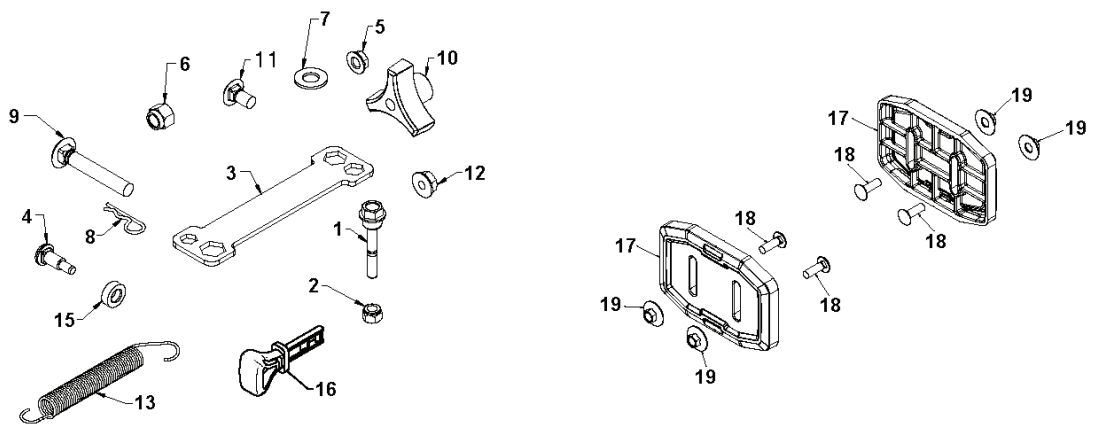

REF.	ART. NR	ARTIKELBESKRIVNING	ANMÄRKNING	KIT
1	588077501	BULT		1
2	873800400	MUTTER		1
3	532429112	SKIFTNYCKEL		1
4	501417301	BULT	For 96191008302, 96193009203, 96191008303, 96193009204	1
4	532179829	BULT	For 96193009201, 96191008300, 96193009202, 96191008301	1
5	532191730	MUTTER		1
6	873800600	MUTTER		1
7	819131316	BRICKA		1
8	532169675	TAPP		1
9	872120618	BULT		1
10	532178899	KNOPP		1
11	585832001	BULT		1
12	873970500	MUTTER	For all EXCEPT 96193009201, 96191008300, 96193009202	1
12	532751153	MUTTER	For 96193009201, 96191008300, 96193009202	1
13	532184505	FJÄDER		1
15	501417401	BRICKA	For 96191008302, 96193009203, 96191008303, 96193009204	1
16	532443059	SATS		1
17	583838801	SKO		1
18	532437318	BULT		1
19	585802801	MUTTER		1
20	532425598	STÅNG		1
21	532187784	STÅNG		1
22	872270505	BULT		1
23	532155377	MUTTER		1
25	588556301	VÄSKA	For all EXCEPT 96193009201, 96191008300, 96193009202. NOT SHOWN	1
26	900000002	DUMMY PART	For 96191008302, 96191008303, PATS BAG 586941101	1